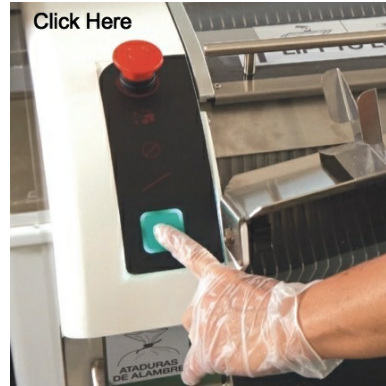

### The SimpleSlice Pro-Serve Features Automatic Push-Button Operation for Faster, Easier Slicing!

- Slice Time of **Under 7 Seconds Per Loaf**
- Intuitive Top-Load Style
- Sleek, Ergonomic Design
- Slices Loaves **Up to 18" Wide**