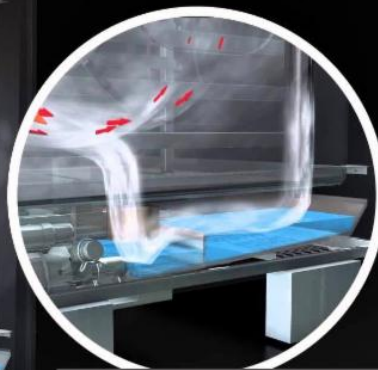

## Cleveland's Convotherm 4 Combi Steamer Designed Around You

[Click Here For Video](#)

### Advanced Closed System+ (ACS+)

Extra function Crisp&Tasty  
Smart active control of air input and output

We control the air output by lowering the water barrier, letting steam escape.

"Taking the lid off the pan"

### Convotherm ACS+

Provides a **Closed System** to Provide Consistent Cooking,  
Even With a Full Capacity!

[Click Here For More Info!](#)

The Convotherm 4 Combi is Available in **7 Sizes**;  
In **Gas** or **Electric**, With or Without a **Steam Generator**,  
And Your Choice of **EasyTouch™** or **EasyDial™** Controls!