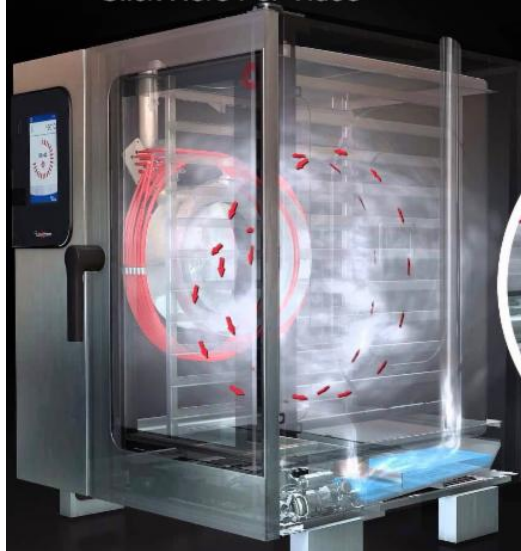

## Cleveland's Convotherm 4 Combi Steamer Designed Around You

[Click Here For Video](#)

### Advanced Closed System+ (ACS+)

Extra function Crisp&Tasty  
Smart active control of air input and output

We control the air output by lowering the water barrier, letting steam escape.

"Taking the lid off the pan"

### Convotherm ACS+

Provides a **Closed System** to Provide Consistent Cooking,  
Even With a Full Capacity!

[Click Here For More Info!](#)

The Convotherm 4 Combi is Available in **7 Sizes**;  
In **Gas** or **Electric**, With or Without a **Steam Generator**,  
And Your Choice of **EasyTouch™** or **EasyDial™** Controls!

Every Model Has a **Standard Space-Saving Footprint**,  
and **Optional Disappearing Door**, For a Perfect Fit in Any Kitchen!